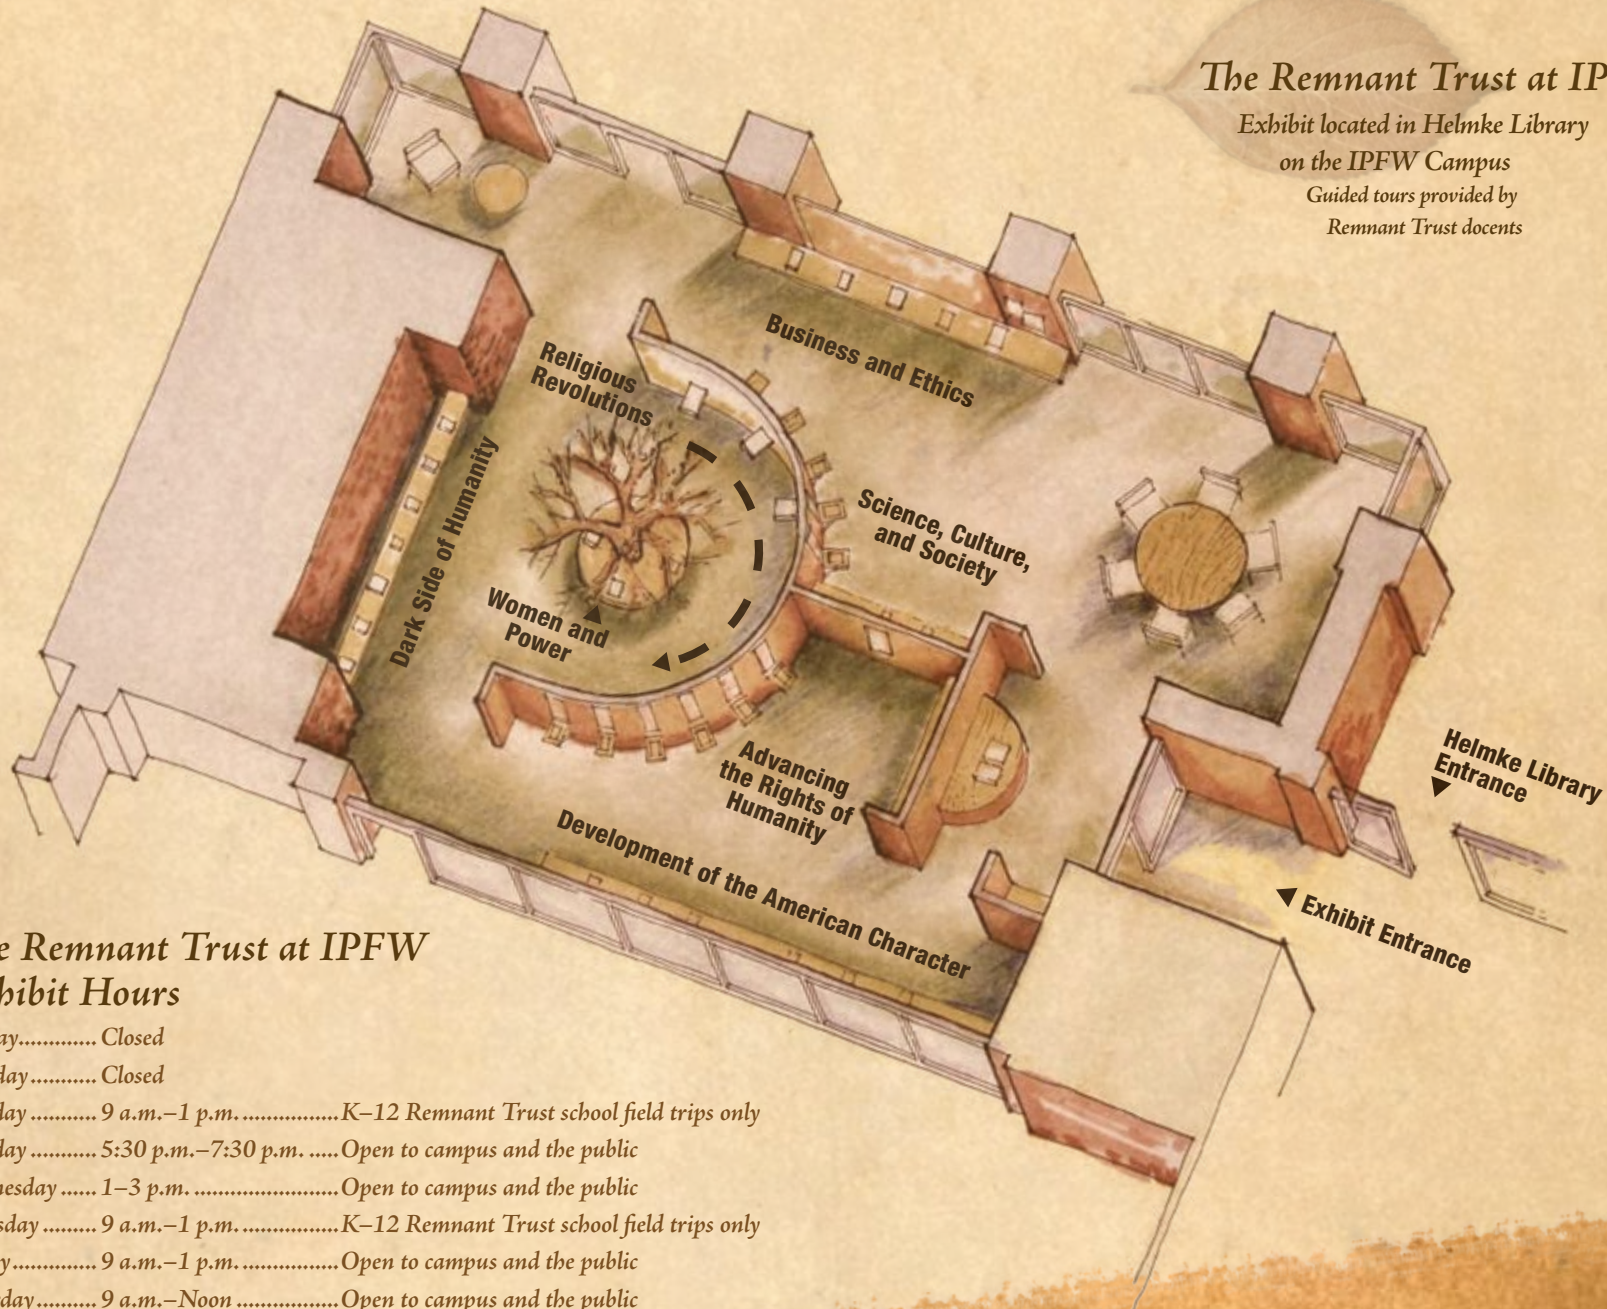

## The Remnant Trust at IPFW

Exhibit located in Helmke Library

on the IPFW Campus

Guided tours provided by

Remnant Trust docents

### The Remnant Trust at IPFW Exhibit Hours

Sunday..... Closed

Monday..... Closed

Tuesday ..... 9 a.m.–1 p.m. ....K–12 Remnant Trust school field trips only

Tuesday ..... 5:30 p.m.–7:30 p.m. .... Open to campus and the public

Wednesday ..... 1–3 p.m. .... Open to campus and the public

Thursday ..... 9 a.m.–1 p.m. ....K–12 Remnant Trust school field trips only

Friday ..... 9 a.m.–1 p.m. .... Open to campus and the public

Saturday ..... 9 a.m.–Noon ..... Open to campus and the public